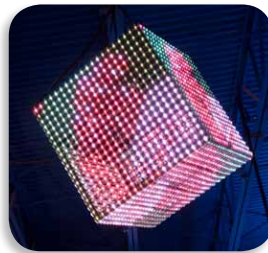

# FIREKEEPERS CASINO

BATTLE CREEK, MI – USA

Firekeepers is one of the most visited and biggest casinos in Michigan featuring over 107,000 square feet of gaming space whereas the whole property covers 236,000 square foot.

The combination of Traxon Technologies and e:cue lighting control products make this casino a one-of-a-kind in-house media experience. The lighting control was provided by e:cue's Video Control Server and Media Engine 2 to deliver exciting video-to-lighting dynamic effects.

e:cue's Video Control Server features e:cue's video software tool Emotion replaying clips and videos while the Media Engine 2 controls massive number of DMX channels (over 310 DMX universes) including Traxon 64 PXL Mirror Wash RGB panels that were used to create a pixel explosion spanning an entire wall in the main gaming area, and Mesh RGB systems, which were used to create two large cubes which hang from the ceiling over the central gaming area.

Firekeepers' unique media lighting installation and over 2,680 state-of-the art slot machines and 76 table games make this casino one of the biggest entertainment spots in Michigan.